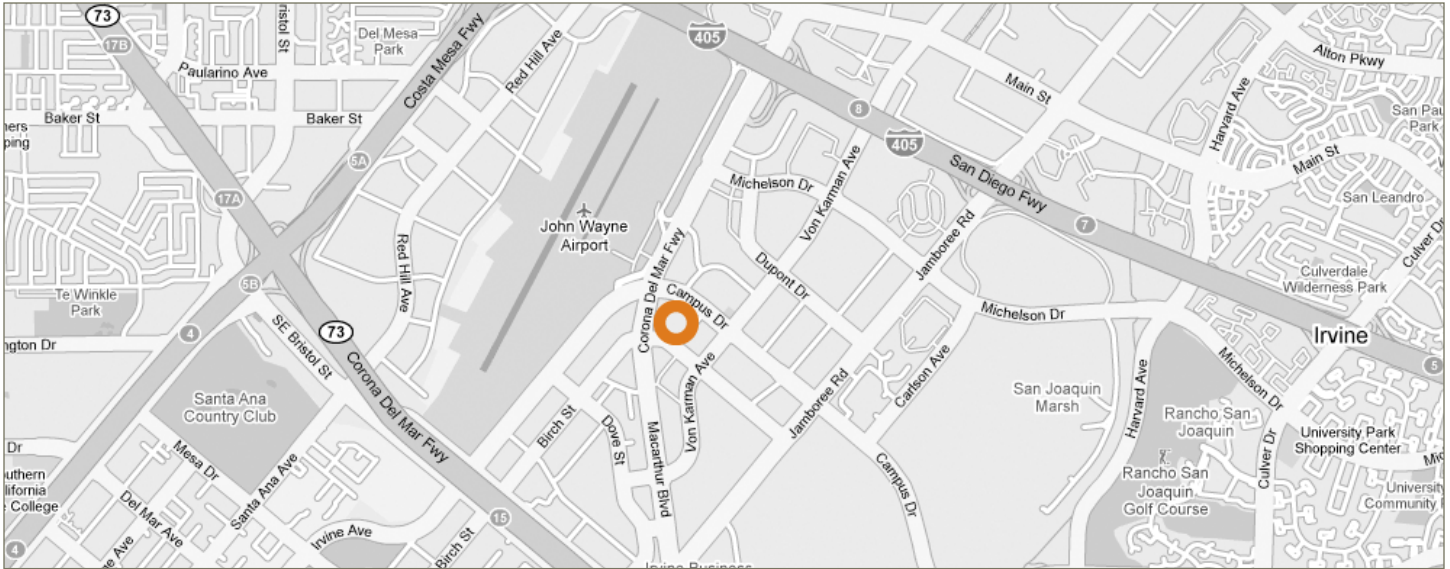

WAYPOINT

WEALTH PARTNERS

Newport Beach Office

4695 MacArthur Court #1100 Newport Beach, CA 92660

T 877.768.4802

Directions & Parking

Our offices are located in the “MacArthur Court” office complex, across from the Orange County Airport, at 4695 MacArthur Court, on the 11th floor, in Newport Beach. The driving entrance to the office complex is located off Birch St. near the corner of MacArthur and Birch.

There is visitor parking in the four-story structure adjacent to the office building. Bring your parking ticket with you for validation.